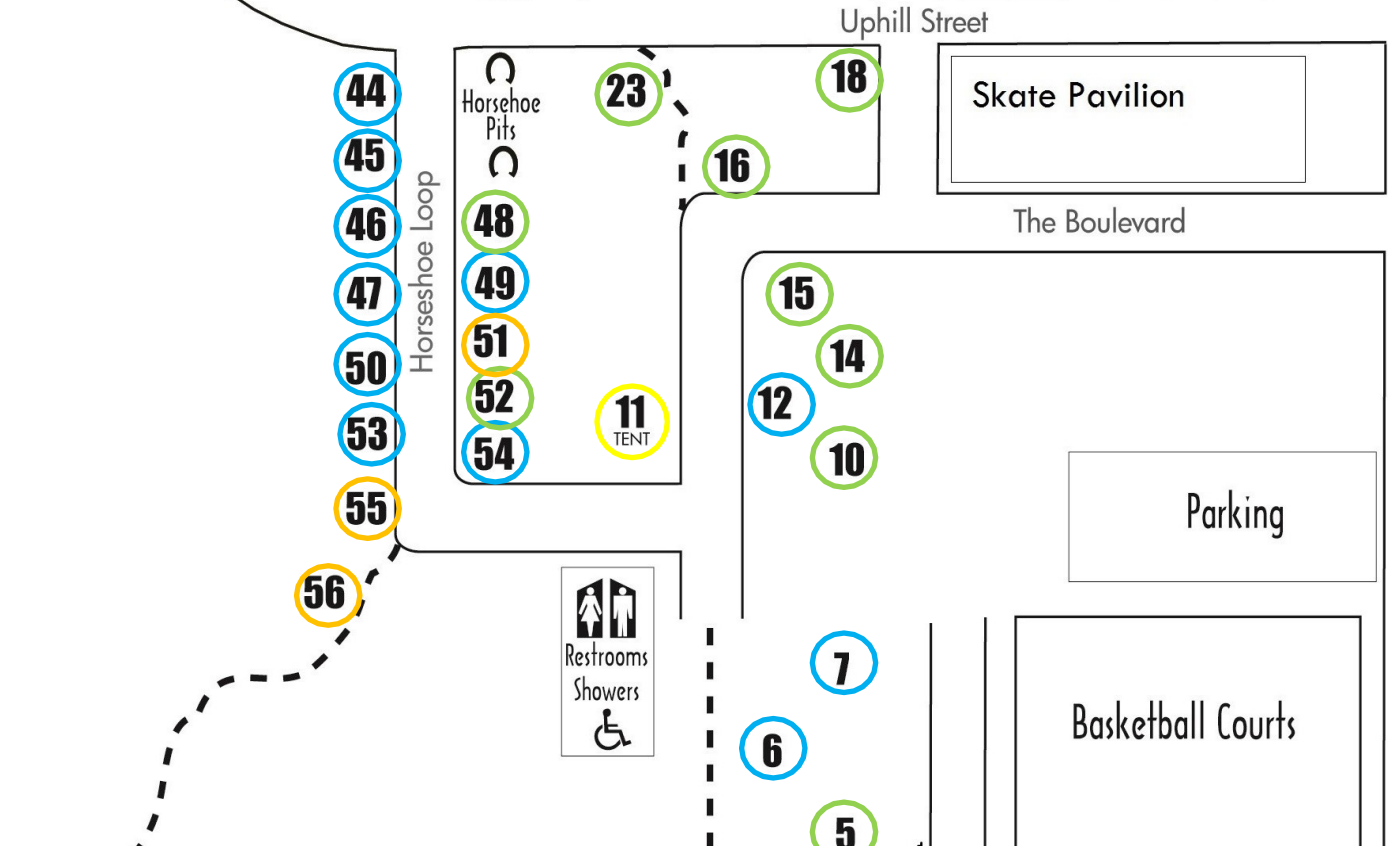

MINERVA CAMPGROUND MAP

*MAIN OFFICE IS LOCATED AT THE
MINERVA TOWN HALL
5 MORSE MEMORIAL HWY, MINERVA, NY 12851

- **Tent Only**
- **Up to Small Camper/Pop-up**
- **Up to Medium Camper**
- **Up to Large Camper/RV**
- **Group Site: Intended for Authorized Organizations**

****Every site can be used for tent camping up to the size it is marked for.**

Beach Road