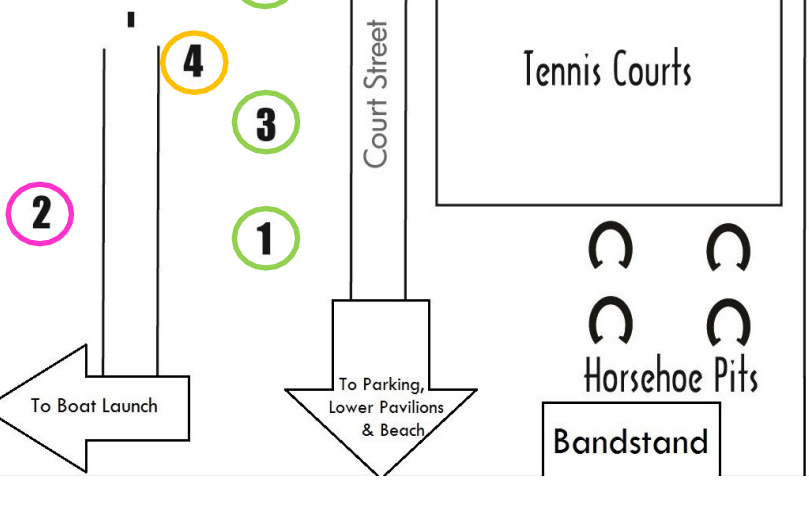

MINERVA CAMPGROUND MAP

*MAIN OFFICE IS LOCATED AT THE
MINERVA TOWN HALL
5 MORSE MEMORIAL HWY, MINERVA, NY 12851

- **Tent Only**
- **Up to Small Camper/Pop-up**
- **Up to Medium Camper**
- **Up to Large Camper/RV**
- **Group Site: Intended for Authorized Organizations**

****Every site can be used for tent camping up to the size it is marked for.**

Beach Road