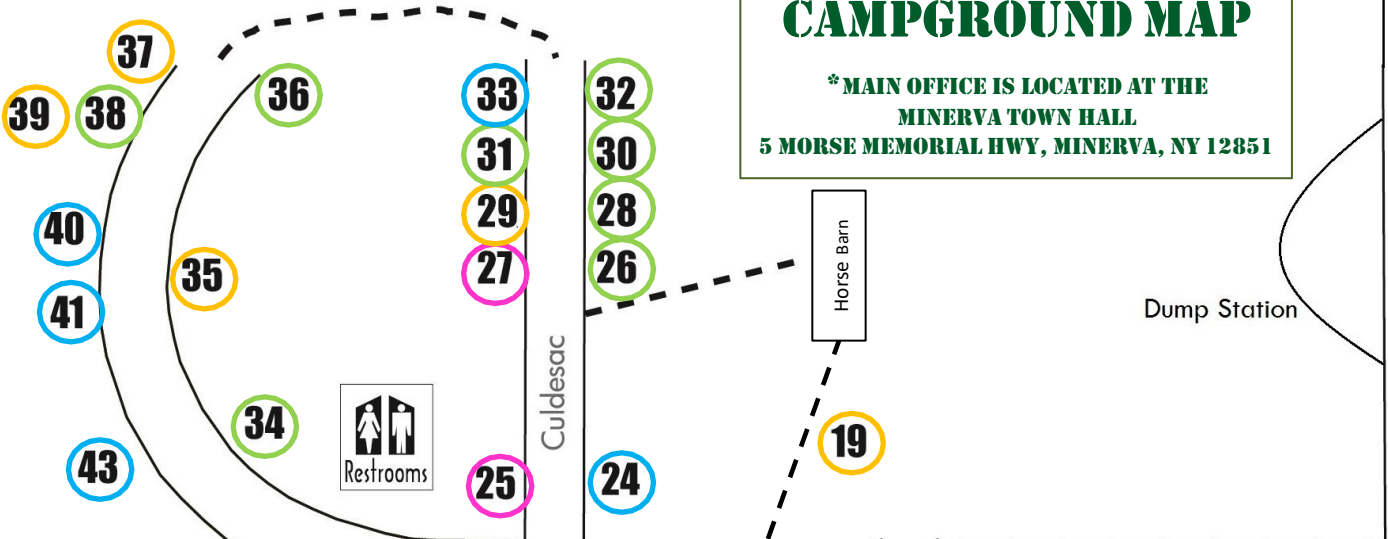

MINERVA CAMPGROUND MAP

*MAIN OFFICE IS LOCATED AT THE
MINERVA TOWN HALL
5 MORSE MEMORIAL HWY, MINERVA, NY 12851

- **Tent Only**
- **Up to Small Camper/Pop-up**
- **Up to Medium Camper**
- **Up to Large Camper/RV**
- **Group Site: Intended for Authorized Organizations**

****Every site can be used for tent camping up to the size it is marked for.**

Beach Road