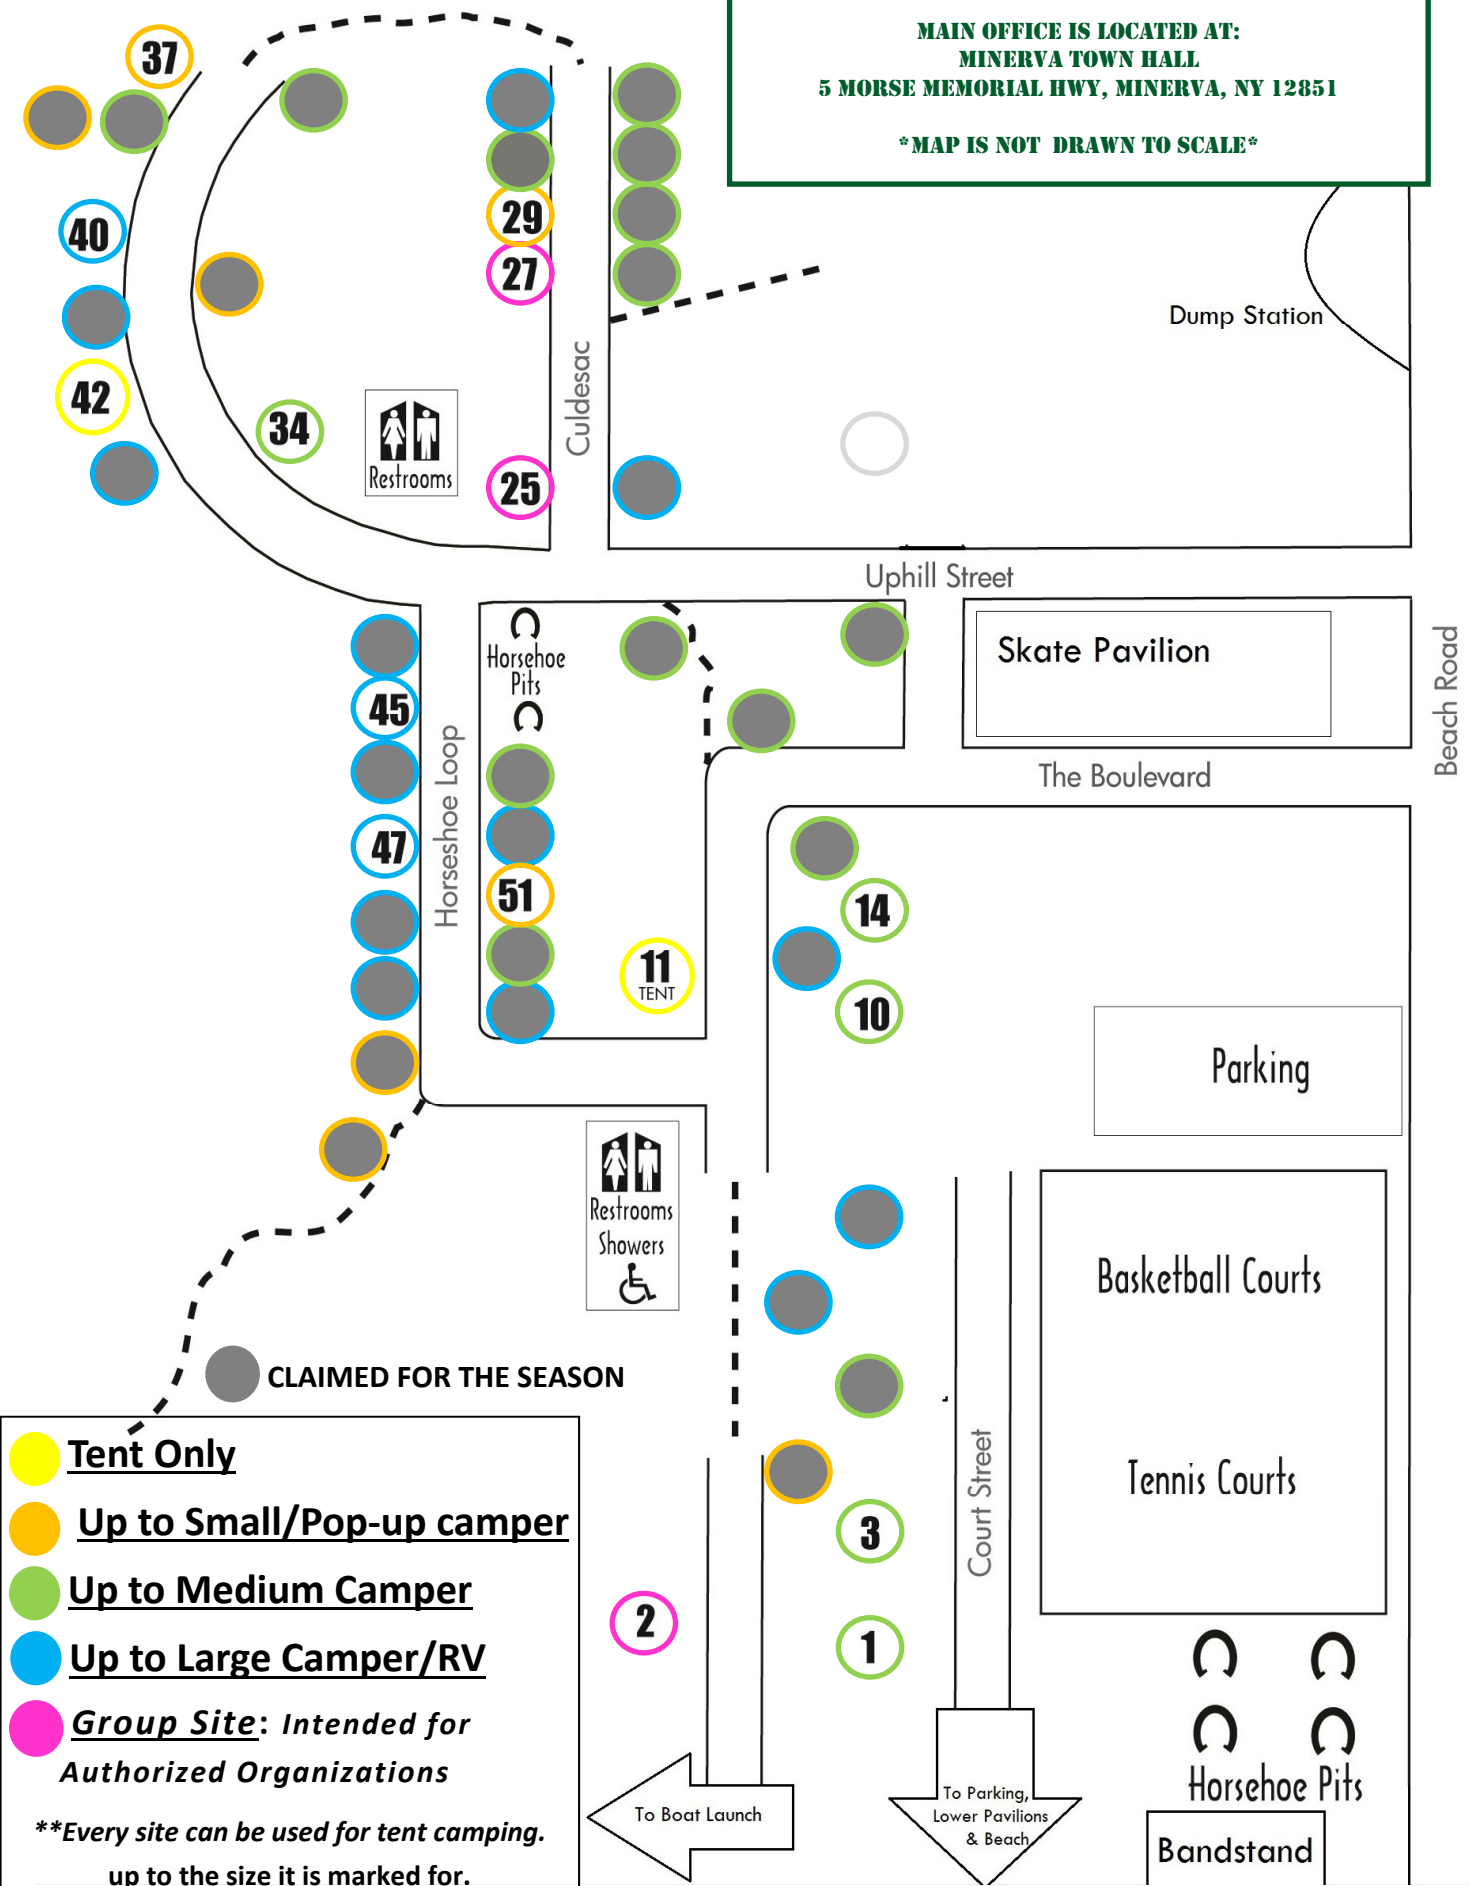

MINERVA CAMPGROUND MAP

MAIN OFFICE IS LOCATED AT:
MINERVA TOWN HALL
5 MORSE MEMORIAL HWY, MINERVA, NY 12851

MAP IS NOT DRAWN TO SCALE

MINERVA LAKE

Legend:

- **Tent Only**
- **Up to Small/Pop-up camper**
- **Up to Medium Camper**
- **Up to Large Camper/RV**
- **Group Site: Intended for Authorized Organizations**

****Every site can be used for tent camping up to the size it is marked for.**

To Boat Launch

To Parking, Lower Pavilions & Beach

Bandstand