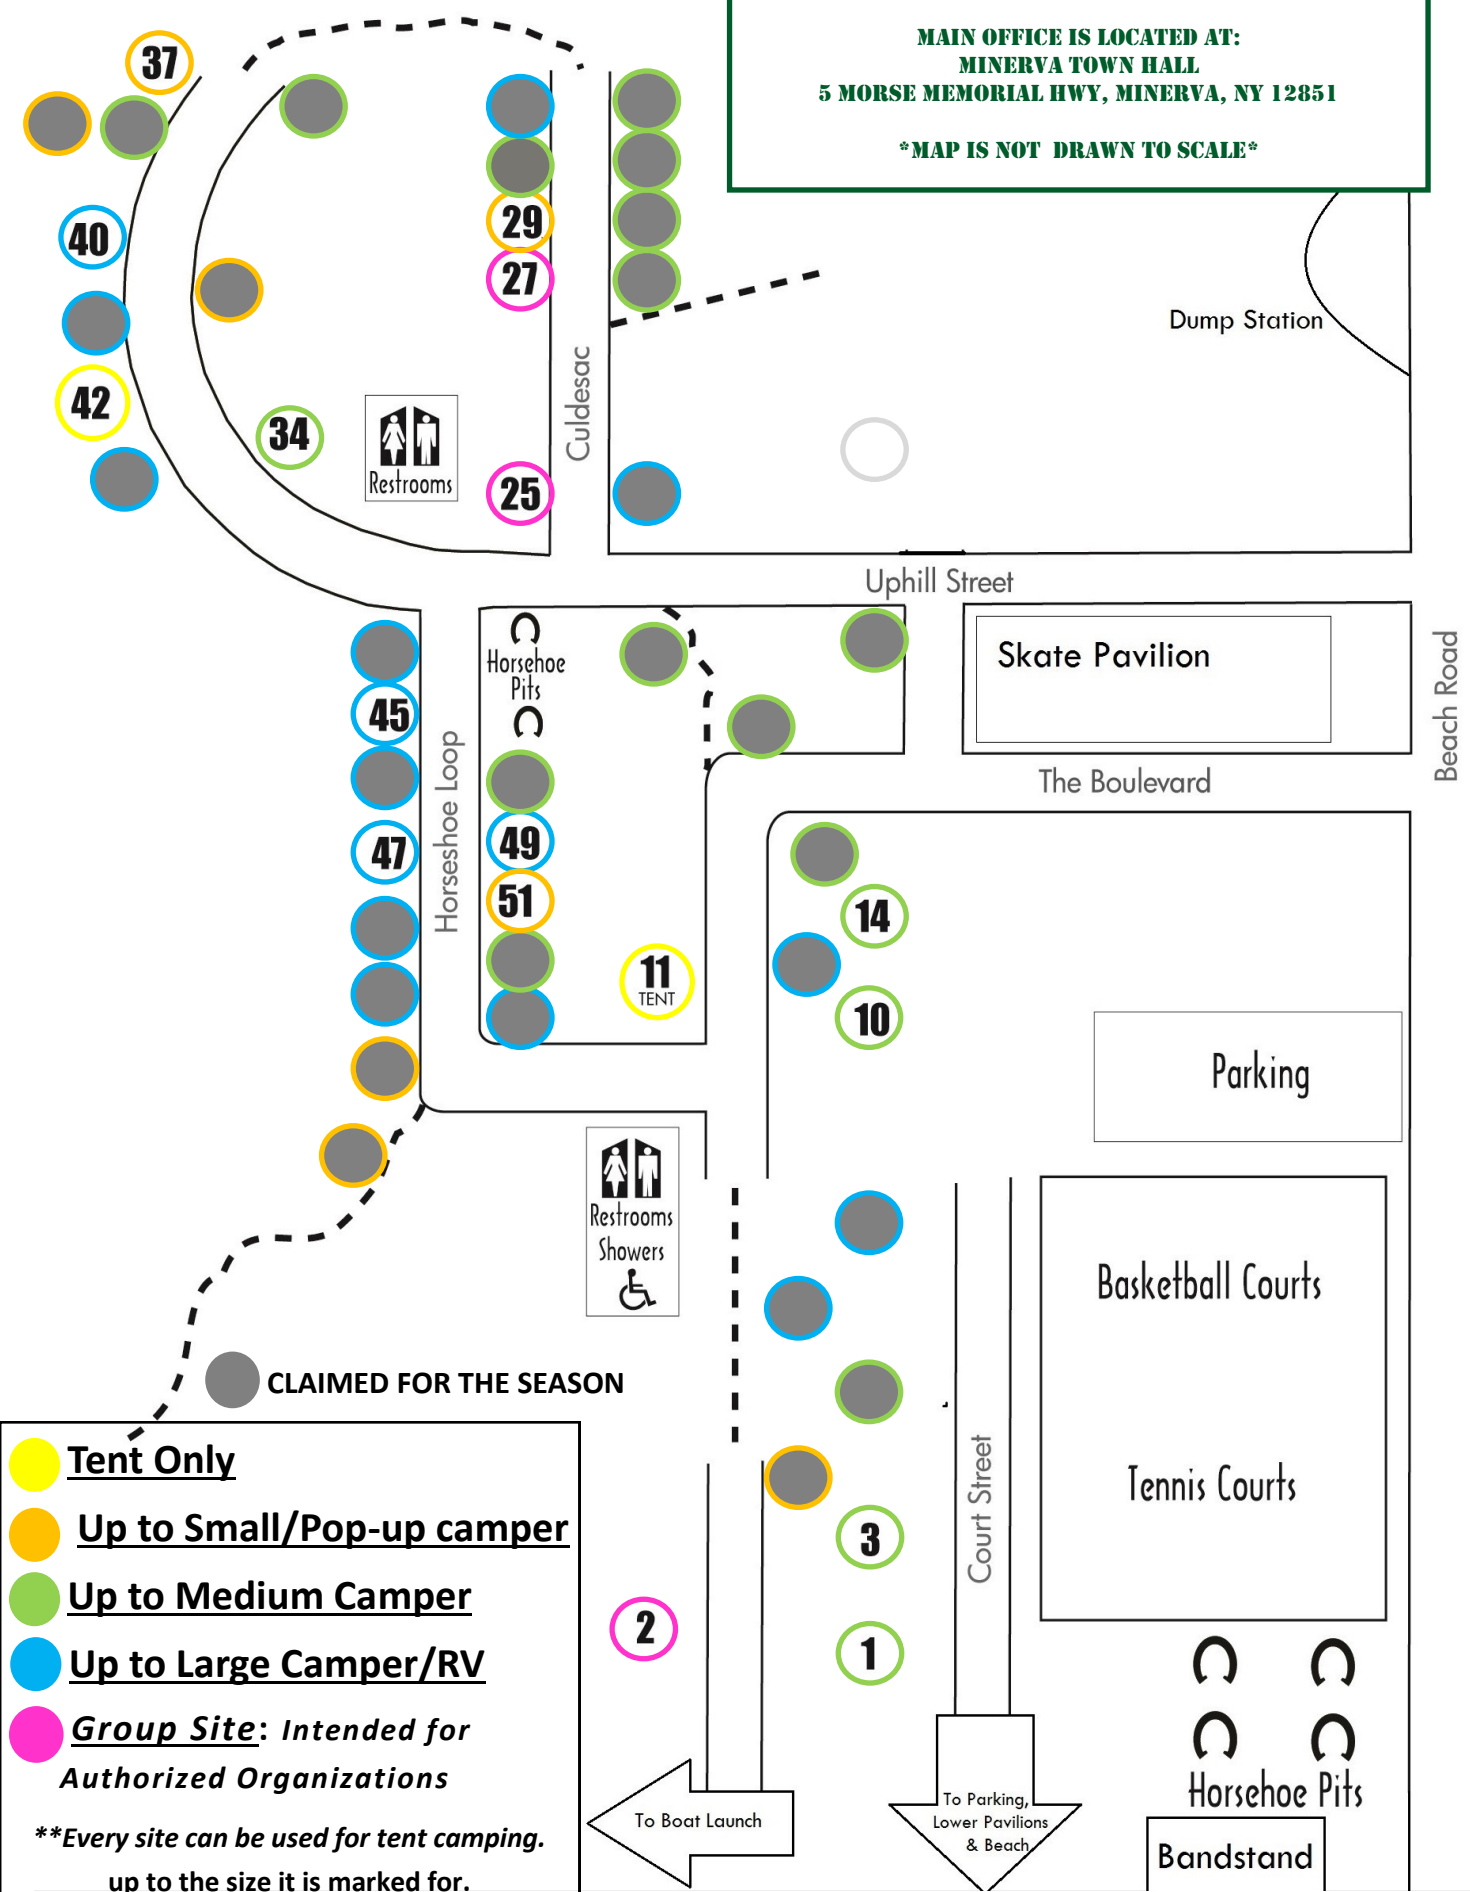

MINERVA CAMPGROUND MAP

MAIN OFFICE IS LOCATED AT:
MINERVA TOWN HALL
5 MORSE MEMORIAL HWY, MINERVA, NY 12851

MAP IS NOT DRAWN TO SCALE

- **Tent Only**
 - **Up to Small/Pop-up camper**
 - **Up to Medium Camper**
 - **Up to Large Camper/RV**
 - **Group Site: Intended for Authorized Organizations**
- **Every site can be used for tent camping. up to the size it is marked for.**

MINERVA LAKE