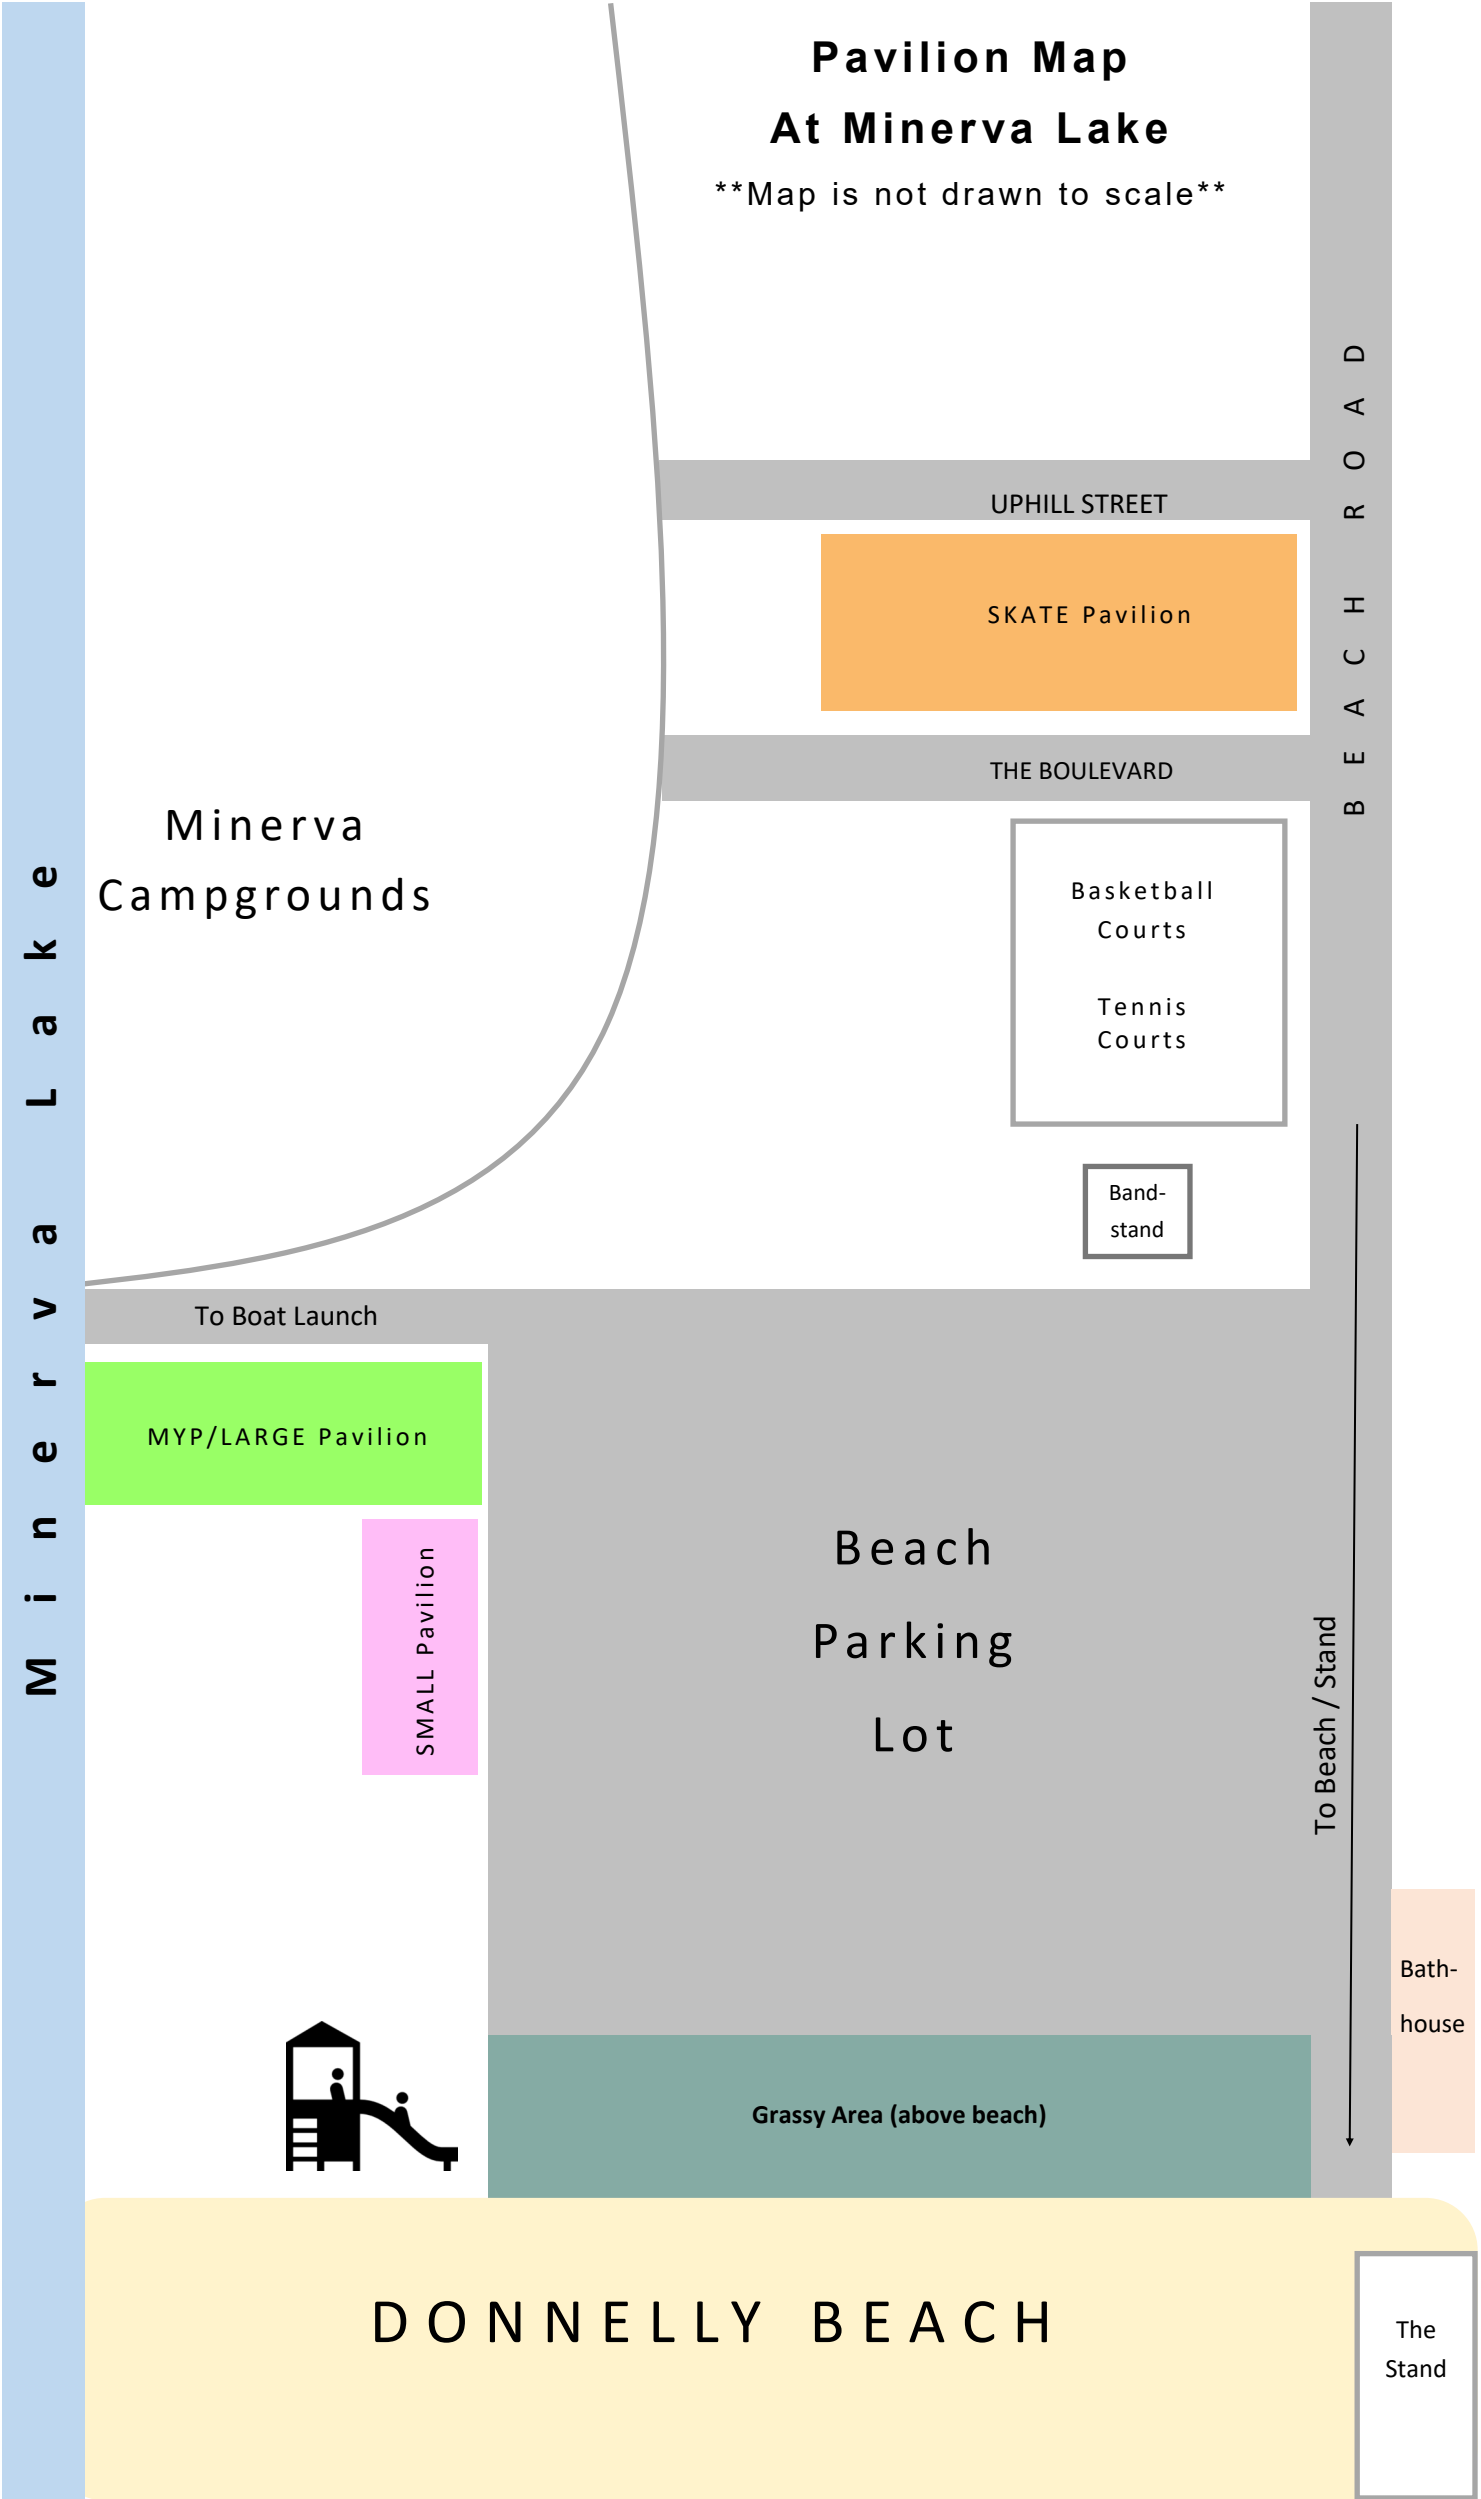

Pavilion Map At Minerva Lake

Map is not drawn to scale

Minerva
Campgrounds

UPHILL STREET

SKATE Pavilion

THE BOULEVARD

Basketball
Courts

Tennis
Courts

Band-
stand

To Boat Launch

MYP/LARGE Pavilion

SMALL Pavilion

Beach
Parking
Lot

To Beach / Stand

Grassy Area (above beach)

Bath-
house

DONNELLY BEACH

The
Stand