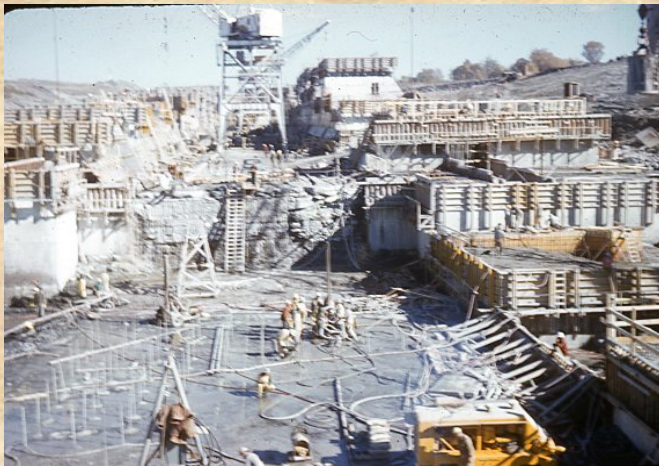

MHS NOTES

June 2021, No. 5 – “Minerva and the St. Lawrence Seaway Locks”

JUNE 2021 MHS NOTES SUPPLEMENT

Don's Worker ID

Phil Brassel next to Don's car. Drag Line Digger.

Bottom of Lock

Layer pour of Lock in four foot stages.